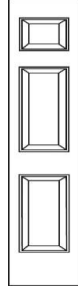

SELECT STYLE:

Flush

Six Panel

Blank Top 4 Panel

2 Panel Square

Cambered Top 2-Panel Planked

Camber Top 2-Panel

SELECT SIZE:	TEX-X-WE	TEX-6-WE	TEX-4BT-WE	TEX-2S-WE	TEX-2P-WE	TEX-2RO-WE
Exact Door Size (width x height)	Flush	Six Panel	Blank Top 4 Panel	2 Panel Square	Cambered Top 2-Panel Planked	Camber Top 2-Panel
	Wood-Edge	Wood-Edge	Wood-Edge	Wood-Edge	Wood-Edge	Wood-Edge
27 3/4 x 79	●	●				
29 3/4 x 79	●	●	●			
31 3/4 x 79	●	●	●	●	●	●
33 3/4 x 79	●	●	●	●	●	●
35 3/4 x 79	●	●	●	●	●	●
41 3/4 x 79	●					
31 3/4 x 95	●	●				
33 3/4 x 95	●	●				
35 3/4 x 95	●	●				

SELECT STYLE:

Arch Top 3-Panel

9-Panel

Craftsman

3 Panel Equal

Hollister ST 2-Panel

Parliament

SELECT SIZE:	TEX-3-WE	TEX-9-WE	TEX-3C-WE	TEX-3E-WE	TEX-2H-WE	TEX-8-WE
Exact Door Size (width x height)	Arch Top 3-Panel	9-Panel	Craftsman	3 Panel Equal	Hollister ST 2-Panel	Parliament
	Wood-Edge	Wood-Edge	Wood-Edge	Wood-Edge	Wood-Edge	Wood-Edge
29 3/4 x 79						
31 3/4 x 79	●	●	●	●	●	●
33 3/4 x 79	●	●	●	●	●	●
35 3/4 x 79	●	●	●	●	●	●

SELECT STYLE:

Flush

Reversible 2-Panel

3-Panel

Craftsman/Hollister

SELECT SIZE:	SHDSL-X-WE	SHDSL-2-WE	SHDSL-3-WE	SHDSL-2CM-WE
Exact Door Size (width x height)	Flush	Reversible 2-Panel	3-Panel	Craftsman/Hollister
	Active	Active	Active	Active
	Wood-Edge	Wood-Edge	Wood-Edge	Wood-Edge
11 7/8 x 79	●	●	●	●
13 7/8 x 79	●	●	●	●
11 7/8 x 95	●	-	●	-
13 7/8 x 95	●	-	●	-