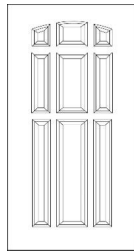

SELECT STYLE:

Flush

Six Panel

Blank Top 4 Panel

2 Panel Square

Cambered Top 2-Panel Planked

Camber Top 2-Panel

SELECT SIZE:	TEX-X-WE	TEX-6-WE	TEX-4BT-WE	TEX-2S-WE	TEX-2P-WE	TEX-2RO-WE
Exact Door Size (width x height)	Flush	Six Panel	Blank Top 4 Panel	2 Panel Square	Cambered Top 2-Panel Planked	Camber Top 2-Panel
	Wood-Edge	Wood-Edge	Wood-Edge	Wood-Edge	Wood-Edge	Wood-Edge
27 3/4 x 79	●	●				
29 3/4 x 79	●	●	●			
31 3/4 x 79	●	●	●	●	●	●
33 3/4 x 79	●	●	●	●	●	●
35 3/4 x 79	●	●	●	●	●	●
41 3/4 x 79	●					
31 3/4 x 95	●	●				
33 3/4 x 95	●	●				
35 3/4 x 95	●	●				

SELECT STYLE:

Arch Top 3-Panel

9-Panel

Craftsman

3 Panel Equal

Hollister ST 2-Panel

Parliament

SELECT SIZE:	TEX-3-WE	TEX-9-WE	TEX-3C-WE	TEX-3E-WE	TEX-2H-WE	TEX-8-WE
Exact Door Size (width x height)	Arch Top 3-Panel	9-Panel	Craftsman	3 Panel Equal	Hollister ST 2-Panel	Parliament
	Wood-Edge	Wood-Edge	Wood-Edge	Wood-Edge	Wood-Edge	Wood-Edge
29 3/4 x 79						
31 3/4 x 79	●	●	●	●	●	●
33 3/4 x 79	●	●	●	●	●	●
35 3/4 x 79	●	●	●	●	●	●

SELECT STYLE:

Flush

Reversible 2-Panel

3-Panel

Craftsman/Hollister

SELECT SIZE:	SHDSL-X-WE	SHDSL-2-WE	SHDSL-3-WE	SHDSL-2CM-WE
Exact Door Size (width x height)	Flush	Reversible 2-Panel	3-Panel	Craftsman/Hollister
	Active	Active	Active	Active
	Wood-Edge	Wood-Edge	Wood-Edge	Wood-Edge
11 7/8 x 79	●	●	●	●
13 7/8 x 79	●	●	●	●
11 7/8 x 95	●	-	●	-
13 7/8 x 95	●	-	●	-