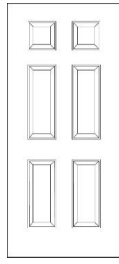

SELECT STYLE:

Flush

Six Panel

Blank Top 4 Panel

2 Panel Square

Cambered Top 2-Panel Planked

Camber Top 2-Panel

SELECT SIZE:	TEX-X-WE	TEX-6-WE	TEX-4BT-WE	TEX-2S-WE	TEX-2P-WE	TEX-2RO-WE
Exact Door Size (width x height)	Flush	Six Panel	Blank Top 4 Panel	2 Panel Square	Cambered Top 2-Panel Planked	Camber Top 2-Panel
	Wood-Edge	Wood-Edge	Wood-Edge	Wood-Edge	Wood-Edge	Wood-Edge
27 3/4 x 79	●	●				
29 3/4 x 79	●	●	●			
31 3/4 x 79	●	●	●	●	●	●
33 3/4 x 79	●	●	●	●	●	●
35 3/4 x 79	●	●	●	●	●	●
41 3/4 x 79	●					
31 3/4 x 95	●	●				
33 3/4 x 95	●	●				
35 3/4 x 95	●	●				

SELECT STYLE:

Arch Top 3-Panel

9-Panel

Craftsman

3 Panel Equal

Hollister ST 2-Panel

Parliament

SELECT SIZE:	TEX-3-WE	TEX-9-WE	TEX-3C-WE	TEX-3E-WE	TEX-2H-WE	TEX-8-WE
Exact Door Size (width x height)	Arch Top 3-Panel	9-Panel	Craftsman	3 Panel Equal	Hollister ST 2-Panel	Parliament
	Wood-Edge	Wood-Edge	Wood-Edge	Wood-Edge	Wood-Edge	Wood-Edge
29 3/4 x 79						
31 3/4 x 79	●	●	●	●	●	●
33 3/4 x 79	●	●	●	●	●	●
35 3/4 x 79	●	●	●	●	●	●

SELECT STYLE:

Flush

Reversible 2-Panel

3-Panel

Craftsman/Hollister

SELECT SIZE:	SHDSL-X-WE	SHDSL-2-WE	SHDSL-3-WE	SHDSL-2CM-WE
Exact Door Size (width x height)	Flush	Reversible 2-Panel	3-Panel	Craftsman/Hollister
	Active	Active	Active	Active
	Wood-Edge	Wood-Edge	Wood-Edge	Wood-Edge
11 7/8 x 79	●	●	●	●
13 7/8 x 79	●	●	●	●
11 7/8 x 95	●	-	●	-
13 7/8 x 95	●	-	●	-