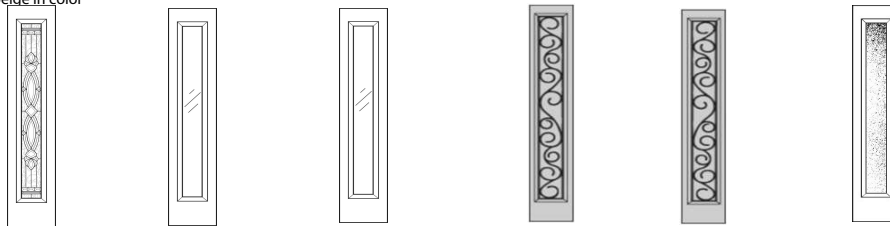

Texture	Mahogany		Mahogany		Mahogany		Mahogany	
Door ID#	BSN-2CT	BSN-2R	BSP-2P	BSP-2R	BSP-1	BSP-1R	BFS-P	
Header Style	Square Top	Radius Top	Square Top	Radius Top	Square Top	Radius Top	Square Top	
Door Style	2P Camber Top	2P Camber Top	2P Camber Top Plank	2P Camber Top Plank	1P Camber Top Plank	1P Camber Top Plank	Flagstaff	
3'0" x 6'8"	●	●	●	●	●	●	●	●
*2'10" SAME PRICE								
3'0" x 8'0"	●	●	●	●	●	●	●	●
3'6" x 8'0"	●	●	●	●	●	●	●	●

*Barrington Sierra door facings are beige in color

Texture	Mahogany		Mahogany		Mahogany		Mahogany	
Sidelite ID#	BSNSL-154-BR3-X	BSNSL-154-BS1-X	BSNSL-154-LEA-X	BSNSL-154-918L-X	BSNSL-154-918R-X	BSNSL-154-116-X		
Sidelite Style	Full	Full	Full	Full	Full	Full		
Lite Shape	Rectangle	Rectangle	Rectangle	Rectangle	Rectangle	Rectangle		
Glass Design	BR3	BS1 (Clear)	LEA (Clear)	Iron Springs	Iron Springs	Pear		
12" x 6'8"	●	●	●	●	●	●	●	
14" x 6'8"	●	●	●	●	●	●	●	

Texture	Mahogany		Mahogany		Mahogany		Mahogany	
Sidelite ID#	BSNSL-853-BR3-X	BSNSL-853-BS1-X	BSNSL-853-LEA-X	BSNSL-853-918L-X	BSNSL-853-918R-X	BSNSL-853-116-X		
Sidelite Style	Full	Full	Full	Full	Full	Full		
Lite Shape	Rectangle	Rectangle	Rectangle	Rectangle	Rectangle	Rectangle		
Glass Design	BR3	BS1 (Clear)	LEA (Clear)	Iron Springs	Iron Springs	Pear		
12" x 8'0"	●	●	●	●	●	●	●	
14" x 8'0"	●	●	●	●	●	●	●	

Technical Notes:

- *Iron Springs sidelite must be ordered as a Left or Right
- *LEA represents Low-E Argon glass

20 Minute

Fire Rated

CARB Compliant 93120

Texture	Mahogany		Mahogany	
Door ID#	BSNF-2	BSPF-2	BSPF-1	BFSF-P
Door Style	2P Camber Top	2P Camber Top - Plank	1P Camber Top-Plank	Flagstaff
3'0" x 6'8"	●	●	●	●
3'0" x 8'0"	●	●	●	●