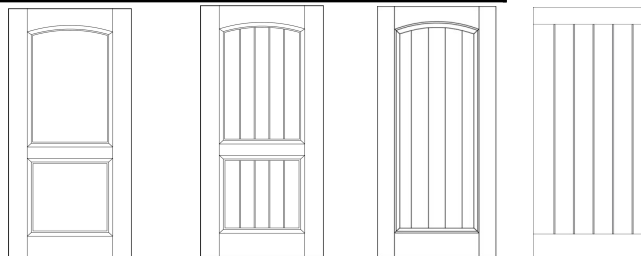

*Barrington Sierra door facings are beige in color

Texture	Mahogany		Mahogany		Mahogany		Mahogany	
Sidelite ID#	BSNSL-154-BR3-X	BSNSL-154-BS1-X	BSNSL-154-LEA-X	BSNSL-154-918L-X	BSNSL-154-918R-X	BSNSL-154-116-X		
Sidelite Style	Full	Full	Full	Full	Full	Full		
Lite Shape	Rectangle	Rectangle	Rectangle	Rectangle	Rectangle	Rectangle		
Glass Design	BR3	BS1 (Clear)	LEA (Clear)	Iron Springs	Iron Springs	Pear		
12" x 6'8"	●	●	●	●	●	●	●	
14" x 6'8"	●	●	●	●	●	●	●	

Texture	Mahogany		Mahogany		Mahogany		Mahogany	
Sidelite ID#	BSNSL-853-BR3-X	BSNSL-853-BS1-X	BSNSL-853-LEA-X	BSNSL-853-918L-X	BSNSL-853-918R-X	BSNSL-853-116-X		
Sidelite Style	Full	Full	Full	Full	Full	Full		
Lite Shape	Rectangle	Rectangle	Rectangle	Rectangle	Rectangle	Rectangle		
Glass Design	BR3	BS1 (Clear)	LEA (Clear)	Iron Springs	Iron Springs	Pear		
12" x 8'0"	●	●	●	●	●	●	●	
14" x 8'0"	●	●	●	●	●	●	●	

Technical Notes:

- *Iron Springs sidelite must be ordered as a Left or Right
- *LEA represents Low-E Argon glass

20 Minute

Fire Rated

CARB Compliant 93120

Texture	Mahogany		Mahogany	
Door ID#	BSNF-2	BSPF-2	BSPF-1	BFSF-P
Door Style	2P Camber Top	2P Camber Top - Plank	1P Camber Top-Plank	Flagstaff
3'0" x 6'8"	●	●	●	●
3'0" x 8'0"	●	●	●	●