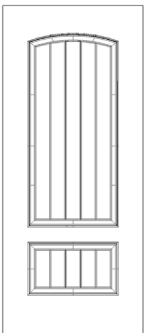

RUSTIC COLLECTION - CHERRY GRAIN

MASTER PRICE LIST

Effective Aug. 1/2018

2 PANEL

STYLE #	DOOR SIZE
C100	31.75" X 79"
	33.75" X 79"
	35.75" X 79"
	31.75" X 83.875"
	33.75" X 83.875"
	35.75" X 83.875"

GLASS SIZES: 22x48, 22x48C and 14x37 Doorlite Frames.

STYLE #	DOOR SIZE
C144	31.75" X 95"
	33.75" X 95"
	35.75" X 95"

GLASS SIZES: 22x64 Doorlite Frames.

2 PANEL PLANK

STYLE #	DOOR SIZE
C101	31.75" X 79"
	33.75" X 79"
	35.75" X 79"
	31.75" X 83.875"
	33.75" X 83.875"
	35.75" X 83.875"

GLASS SIZES: 22x48, 22x48C and 14x37 Doorlite Frames.

STYLE #	DOOR SIZE
C145	31.75" X 95"
	33.75" X 95"
	35.75" X 95"

GLASS SIZES: 22x64 Doorlite Frames.

SIDELITE

STYLE #	SIDELITE SIZE
C-SLR	11.875" X 79"
	13.875" X 79"
	15.875" X 79"
	11.875" X 83.875"
	13.875" X 83.875"
	15.875" X 83.875"

GLASS SIZES: 8 x 48 Sidelite Frames

11.875" X 95"
13.875" X 95"
15.875" X 95"

GLASS SIZES: 8 x 64 Sidelite Frames

STOCK ITEMS