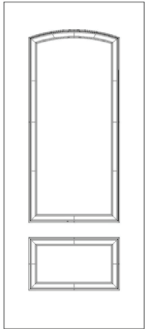

RUSTIC COLLECTION - CHERRY GRAIN

MASTER PRICE LIST

Effective Aug. 1/2018

2 PANEL

STYLE #	DOOR SIZE
C100	31.75" X 79"
	33.75" X 79"
	35.75" X 79"
	31.75" X 83.875"
	33.75" X 83.875"
	35.75" X 83.875"

GLASS SIZES: 22x48, 22x48C and 14x37 Doorlite Frames.

STYLE #	DOOR SIZE
C144	31.75" X 95"
	33.75" X 95"
	35.75" X 95"

GLASS SIZES: 22x64 Doorlite Frames.

2 PANEL PLANK

STYLE #	DOOR SIZE
C101	31.75" X 79"
	33.75" X 79"
	35.75" X 79"
	31.75" X 83.875"
	33.75" X 83.875"
	35.75" X 83.875"

GLASS SIZES: 22x48, 22x48C and 14x37 Doorlite Frames.

STYLE #	DOOR SIZE
C145	31.75" X 95"
	33.75" X 95"
	35.75" X 95"

GLASS SIZES: 22x64 Doorlite Frames.

SIDELITE

STYLE #	SIDELITE SIZE
C-SLR	11.875" X 79"
	13.875" X 79"
	15.875" X 79"
	11.875" X 83.875"
	13.875" X 83.875"
	15.875" X 83.875"

GLASS SIZES: 8 x 48 Sidelite Frames

11.875" X 95"
13.875" X 95"
15.875" X 95"

GLASS SIZES: 8 x 64 Sidelite Frames

STOCK ITEMS